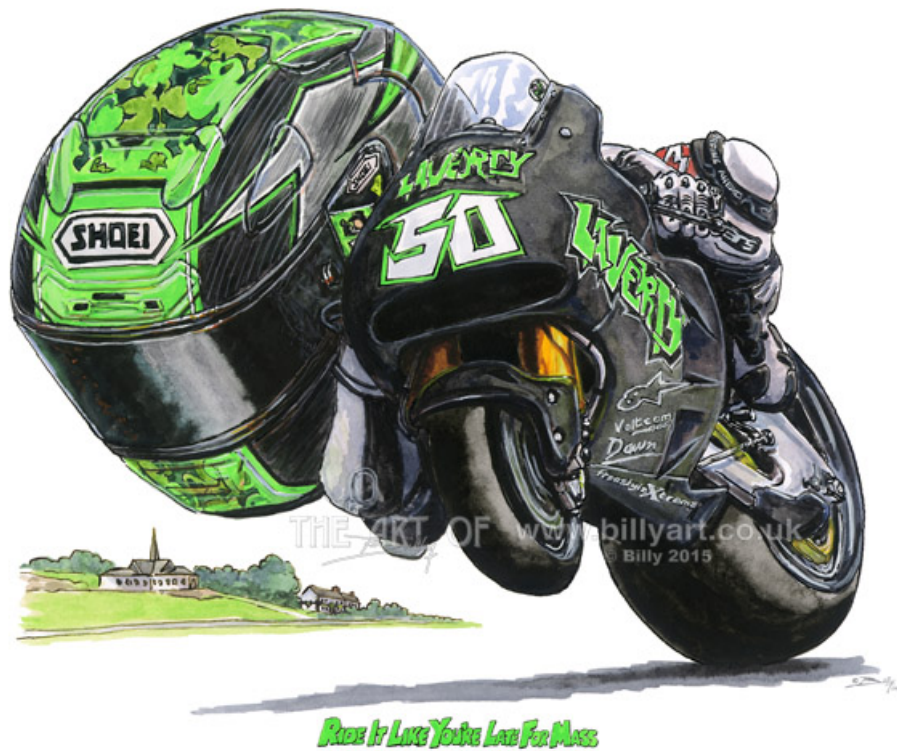

© Billy 2015

RIDE IT LIKE YOU'RE LATE FOR MASS

Eugene's cartoon will be available on his
personal merchandise available from
www.elaverty.com

Billy will be posting a youtube time lapse video
of the art too.

Limited Edition Fine art prints are online now
of the Eugene Cartoon art.

www.billyart.co.uk

*watermarks do not appear on the merchandise or fine art prints